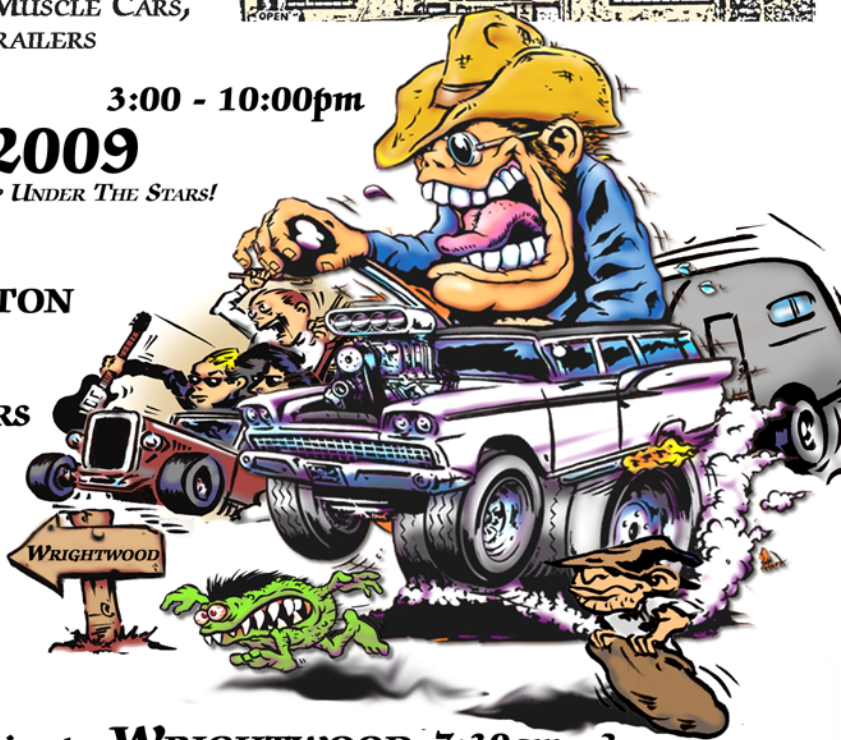

DOIN' IT IN THE DIRT!

CAMP N' CRUIZE @ THE OUTPOST

34141 116TH ST. EAST PEARBLOSSOM CA 93543

ON THE CORNER OF HWY 138 AND 116TH EAST.

FREE SPECTATOR ADMISSION!

THE AV'S # 1 STAYCATION!

FREE OVER NIGHT CAMPING FOR ALL!

FREE CAR AND BIKE SHOW

OPEN TO PRE 73', KUSTOM, KLASSICS, HOT RODS, MUSCLE CARS,
MOTORCYCLES, TRIKES, VW'S, CAMPING TRAILERS
& WHAT EVER ELSE YOU MAY HAVE!

3:00 - 10:00pm

SATURDAY AUGUST 8TH 2009

ENTERTAINMENT & CARS, SLEEP UNDER THE STARS!

LIVE ENTERTAINMENT BY:

CHARLIE RAY & LINDA WASHINGTON

THE BLUE COLLAR COMBO

DANNY DEAN & THE HOMEWRECKERS

THE RESISTORS AND POWERSERGE

FOOD AND FUN FOR EVERYONE!

POTATO SACK AND THREE LEGGED RACE, EGG TOSS

FIRE PIT, RAFFLE PRIZES, ROD TOSSING, TUG-O-WAR AND MORE!

FLAME THROWING EXHIBITION! TATTOO CONTEST!

THEN ON :

SUNDAY SUNDAY AUG. 9TH Cruize to WRIGHTWOOD 7:30am - ?

BROUGHT TO YOU BY:

Home Delivery

661.944.9739

Central Auto Parts

7634 Pearblossom Hwy.
Little Rock, CA 93543